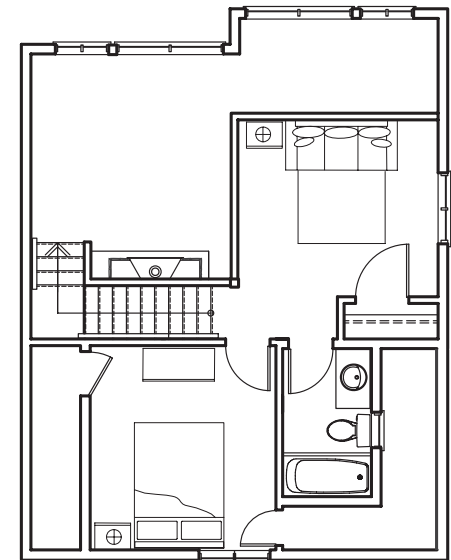

## LA PALMA 2

2 bedrooms + loft, 2 bathrooms  
sleeps up to eight people  
1054 square feet

Picture the inviting cottage you've always imagined, nestled among groomed walkways and picturesque waterfalls, then step into La Palma 2. Rooms that are generously proportioned and a modern open floor plan make coming together easy. The abundant sleeping space provided by two bedrooms plus a loft area means family and friends can join together to create those precious vacation memories. You'll love the elegant laminate flooring that greets you upon entering La Palma 2 and then weaves seamlessly through the dining room and living room. The well-appointed gourmet kitchen invites you to share in the preparation of mouthwatering meals. Two full bathrooms with classic hand-set tile flooring, a stacker washer and dryer, ample storage space in the loft and quality finishing touches throughout mean "roughing it" can now be removed from your vocabulary. Welcome to your home away from home!

MAIN FLOOR

SECOND FLOOR