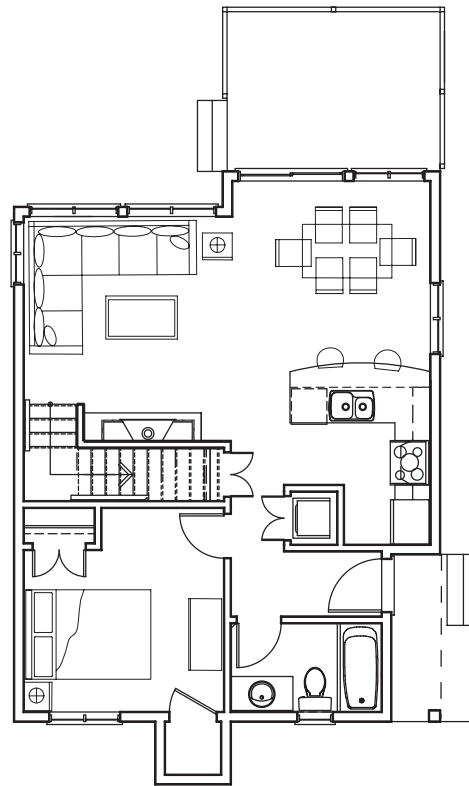

## LA PALMA 2

2 bedrooms + loft, 2 bathrooms  
sleeps up to eight people  
1054 square feet

Picture the inviting cottage you've always imagined, nestled among groomed walkways and picturesque waterfalls, then step into La Palma 2. Rooms that are generously proportioned and a modern open floor plan make coming together easy. The abundant sleeping space provided by two bedrooms plus a loft area means family and friends can join together to create those precious vacation memories. You'll love the elegant laminate flooring that greets you upon entering La Palma 2 and then weaves seamlessly through the dining room and living room. The well-appointed gourmet kitchen invites you to share in the preparation of mouthwatering meals. Two full bathrooms with classic hand-set tile flooring, a stacker washer and dryer, ample storage space in the loft and quality finishing touches throughout mean "roughing it" can now be removed from your vocabulary. Welcome to your home away from home!

MAIN FLOOR

SECOND FLOOR