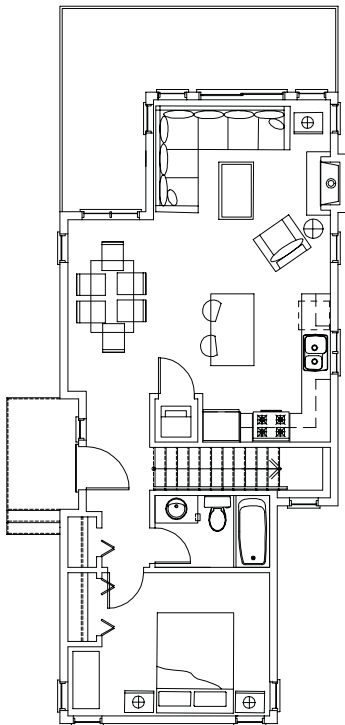

# LA MADRID

**WITH DEN**  
 2 bedrooms + den, 2 bathrooms  
**sleeps up to eight people**  
 1075 square feet

## LA MADRID WITH DEN

MAIN FLOOR

LOWER FLOOR

## LA MADRID WITH GARAGE

**WITH GARAGE**  
 2 bedrooms, 1½ bathrooms  
**sleeps up to six people**  
 1074 square feet

MAIN FLOOR

LOWER FLOOR