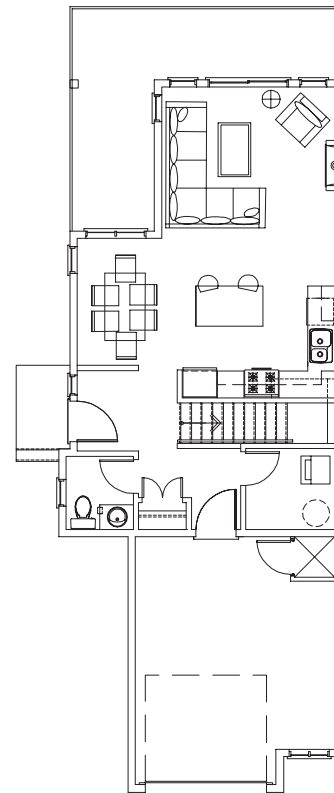

# LA MADRID

**WITH DEN**  
 2 bedrooms + den, 2 bathrooms  
**sleeps up to eight people**  
 1075 square feet

## LA MADRID WITH DEN

MAIN FLOOR

LOWER FLOOR

## LA MADRID WITH GARAGE

**WITH GARAGE**  
 2 bedrooms, 1½ bathrooms  
**sleeps up to six people**  
 1074 square feet

MAIN FLOOR

LOWER FLOOR